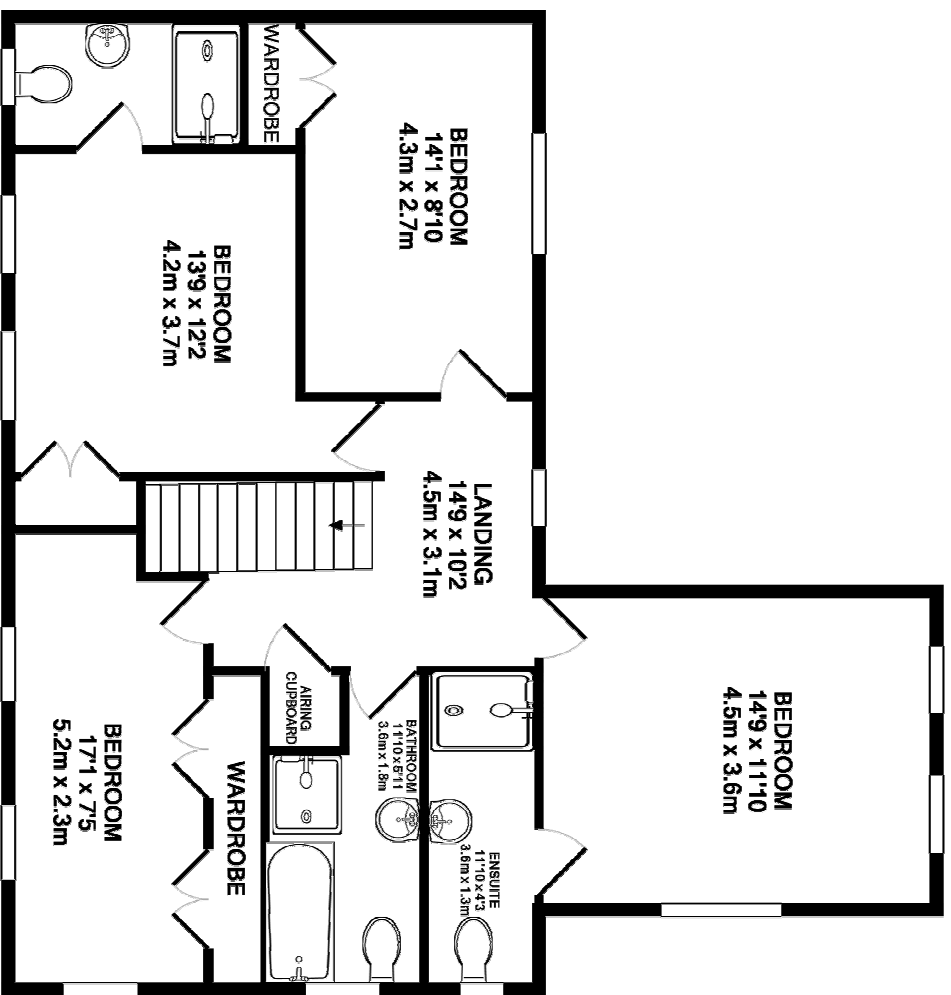

GROUND FLOOR
 APPROX. FLOOR
 AREA 885 SQ.FT.
 (82.2 SQ.M.)

1ST FLOOR
 APPROX. FLOOR
 AREA 885 SQ.FT.
 (82.2 SQ.M.)

TOTAL APPROX. FLOOR AREA 1770 SQ.FT. (164.4 SQ.M.)

Whilst every attempt has been made to ensure the accuracy of the floor plan contained here, measurements of doors, windows, rooms and any other items are approximate and no responsibility is taken for any error, omission or mis-statement. This plan is for illustrative purposes only and should be used as such by any prospective purchaser. The services, systems and appliances shown have not been tested and no guarantee as to their operability or efficiency can be given.

Made with Metropix ©2010